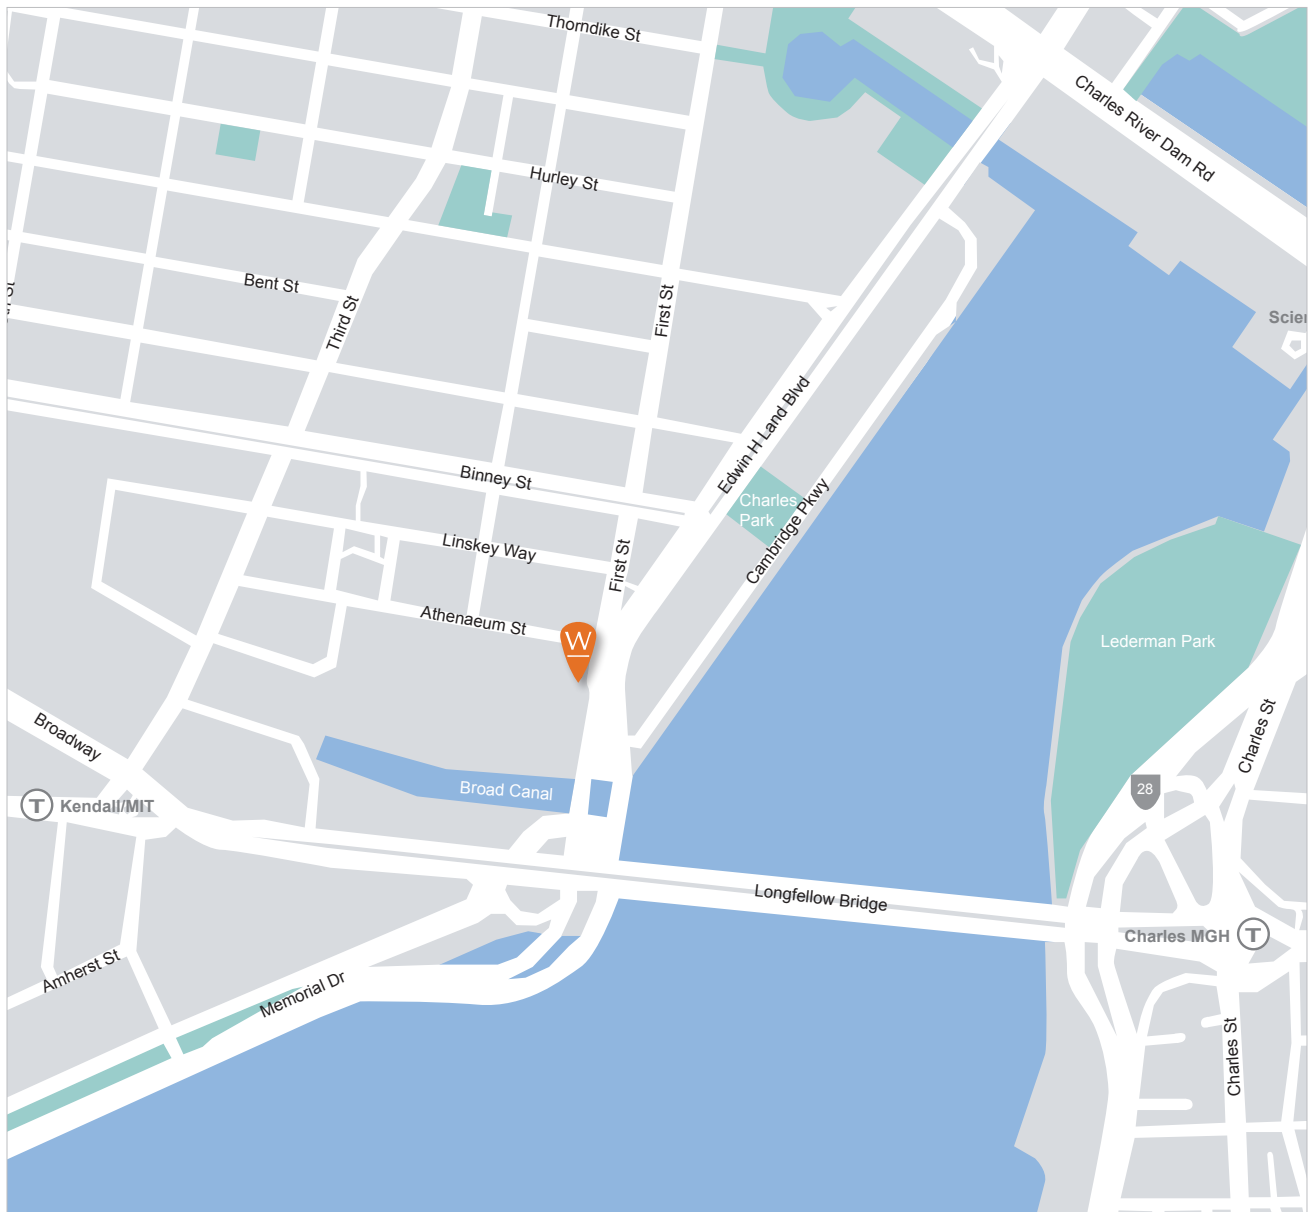

finding us in Boston

245 First Street, 18th Floor, Cambridge, MA 02142, USA, +1 617 613 9700

The entrance to our building, 245 First Street, can be found at the corner of First Street and Athenaeum Street. Transport: T Lines (Red Line – Kendall/MIT Stop). Bus Line (EZ Ride-Midday Pacific Street – Main/Vassar Stop). Parking: 84 Athenaeum Street Garage (Athenaeum Street between First Street and Second Street). We hope this helps you find us with ease but if not, please call us on +1 617 613 9700.