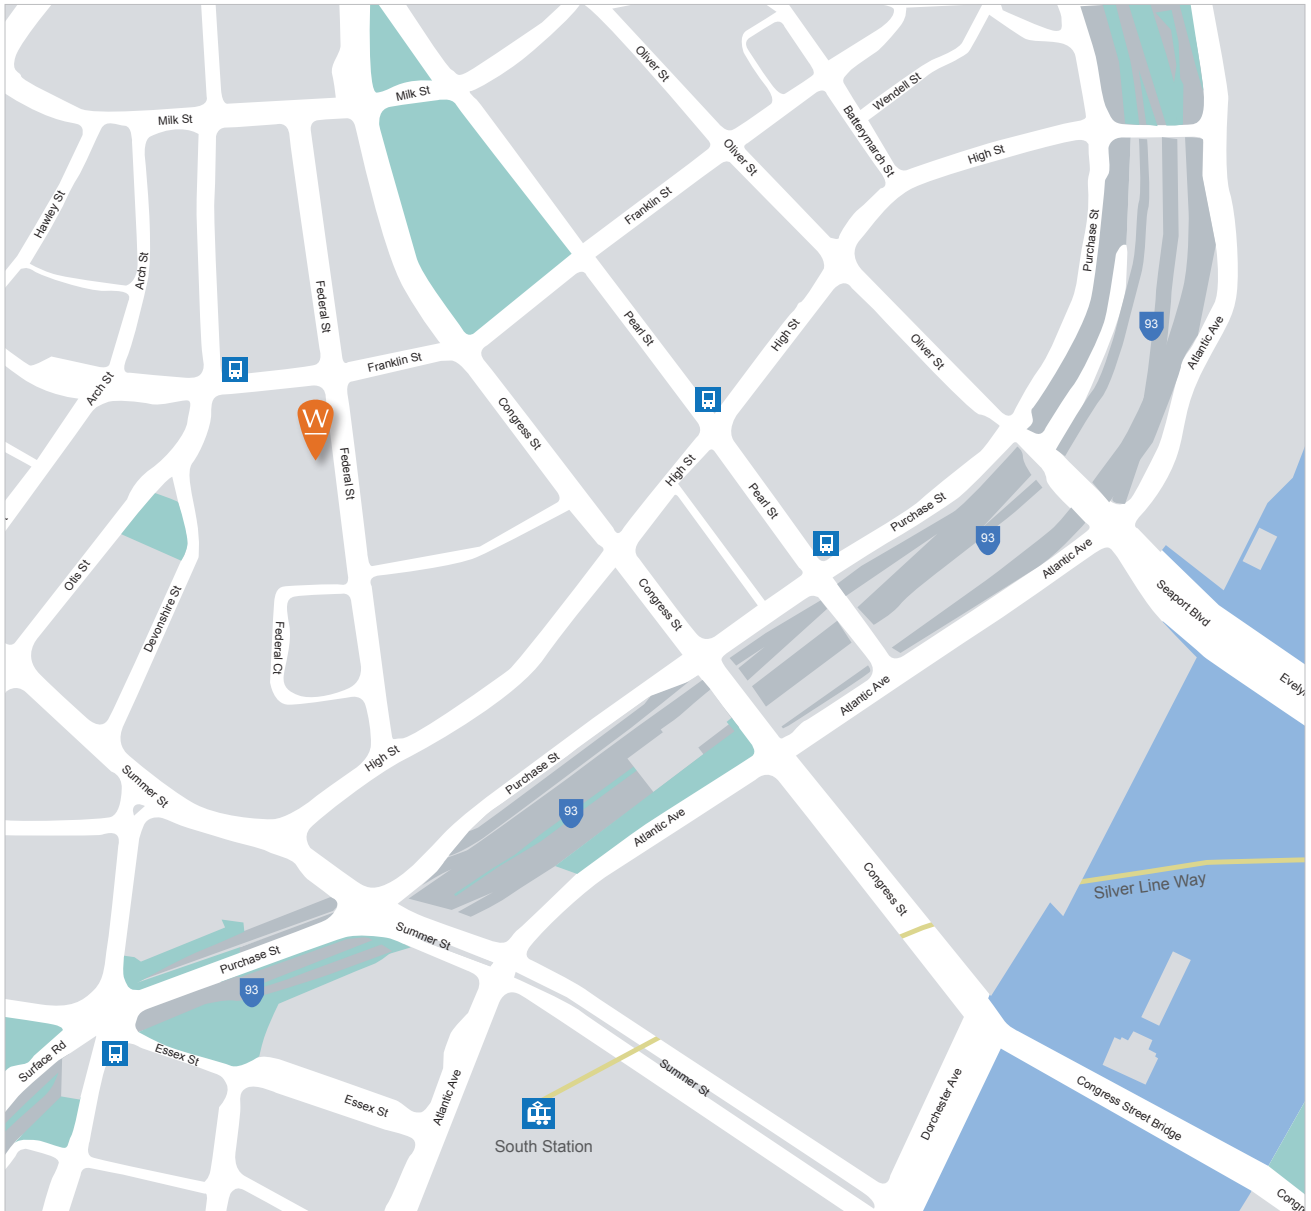

finding us in Boston

101 Federal Street, Suite 1900, Boston, MA 02110, USA, +1 617 613 9700

The entrance to our building is on 75-101 Federal Street is situated within one of Boston's cultural hubs. The property is in close proximity to multiple MBTA stations, four major transit hubs, Interstate 93, the Massachusetts Turnpike, and commuter ferries and water shuttles to Logan International Airport. The airport is also accessible by the MBTA's Silver Line from South Station.