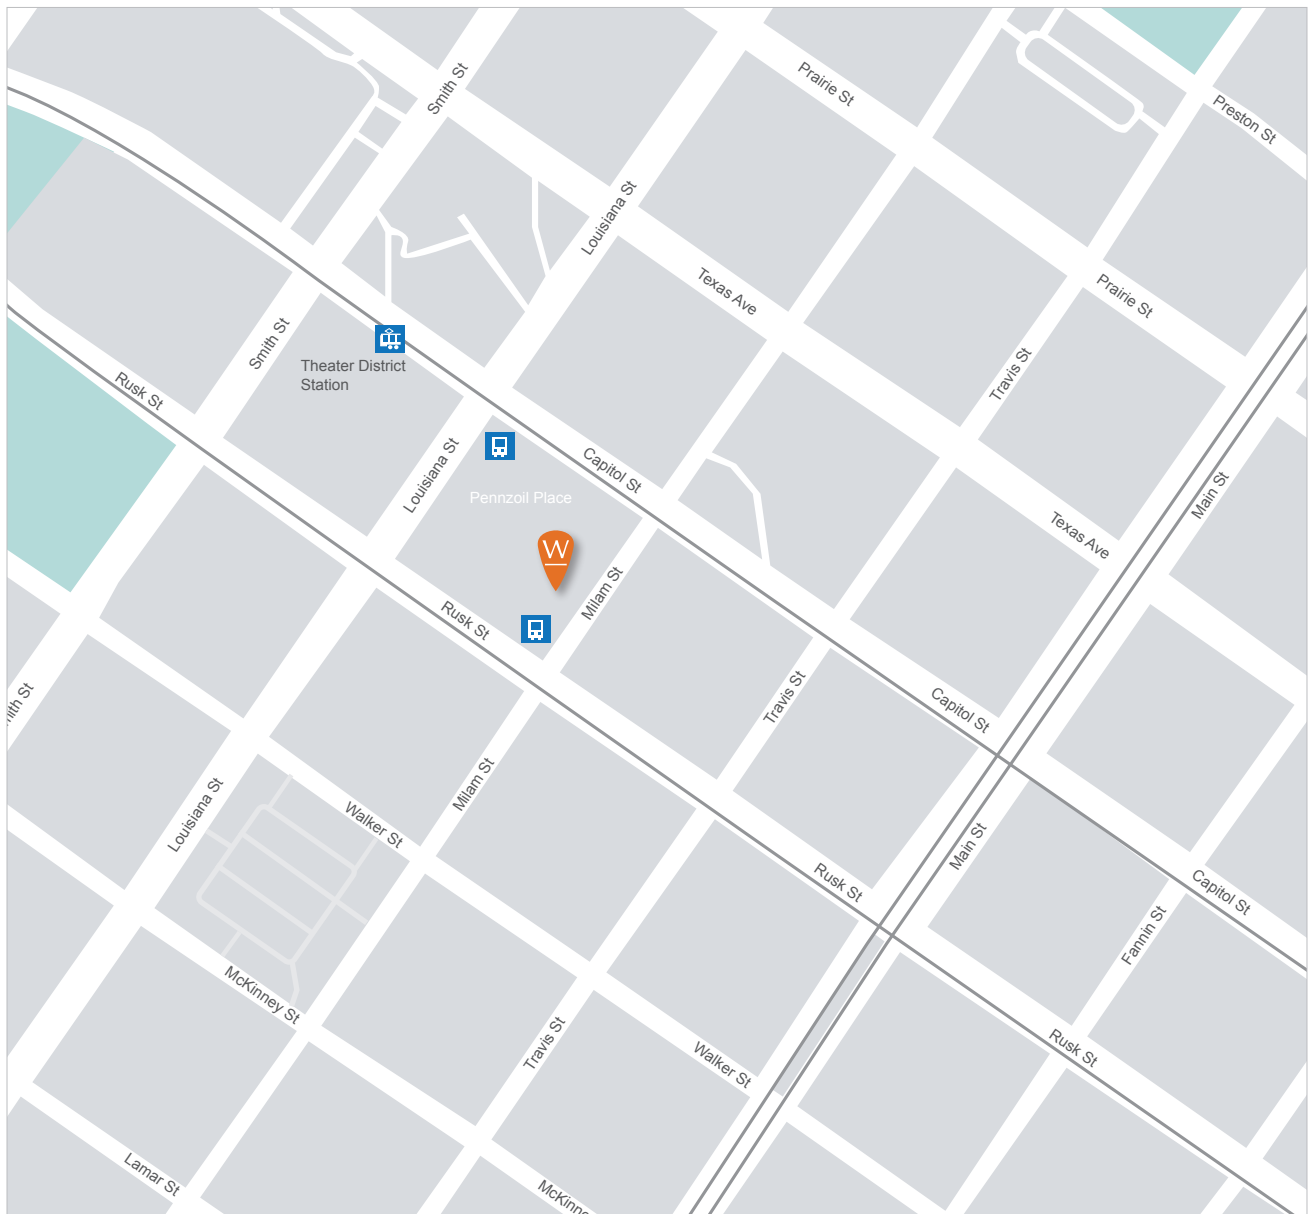

## finding us in Texas

700 Milam Street, Suite 1300, Houston, Texas 77002, t: +1 713 848 5300

You can find our Texas office at Pennzoil Place in downtown Houston.  
The entrance to the building is on Milam Street near Rusk Street.  
Transport – transit station: Louisiana Street at Capitol Street, light rail station:  
Theater District Station.