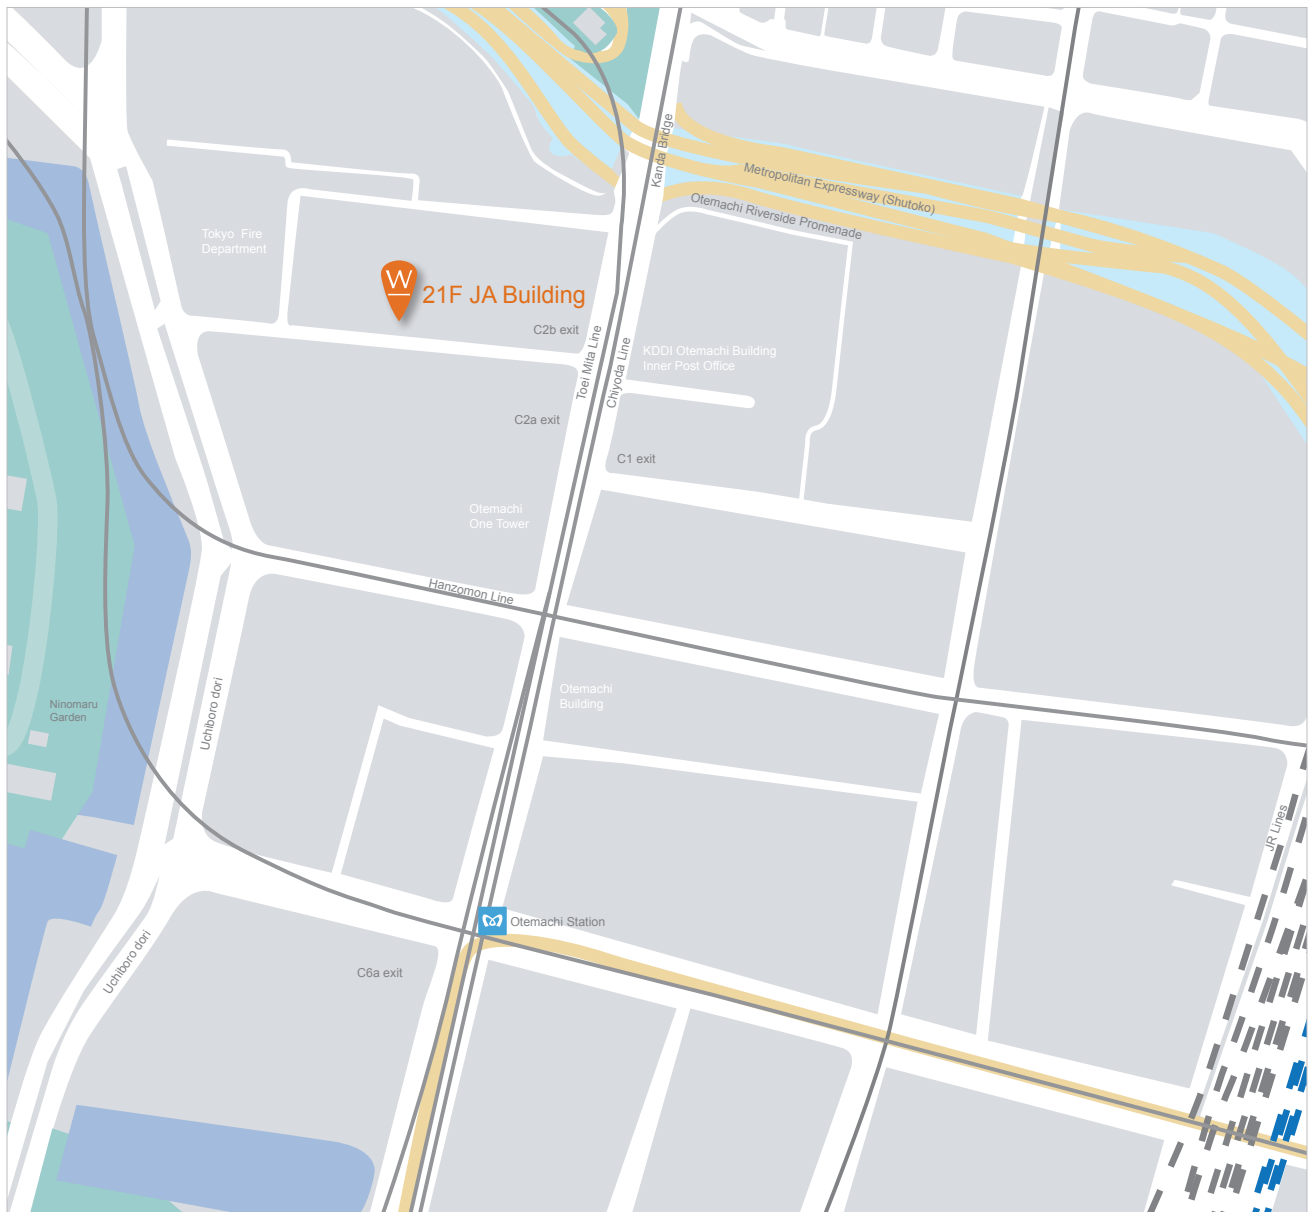

finding us in Tokyo

21F JA Building, 1-3-1 Otemachi, Chiyoda-ku, Tokyo 100-6821, Japan
+81 3 6810 2560

Our Tokyo office is in the JA Building which is 3-minute walk from Otemachi Station (exit C2b, Marunouchi, Chiyoda, Hanazomon, Tozai & Mita subway lines). We hope this helps you find us with ease but if not, please call us on +81 3 6810 2560.