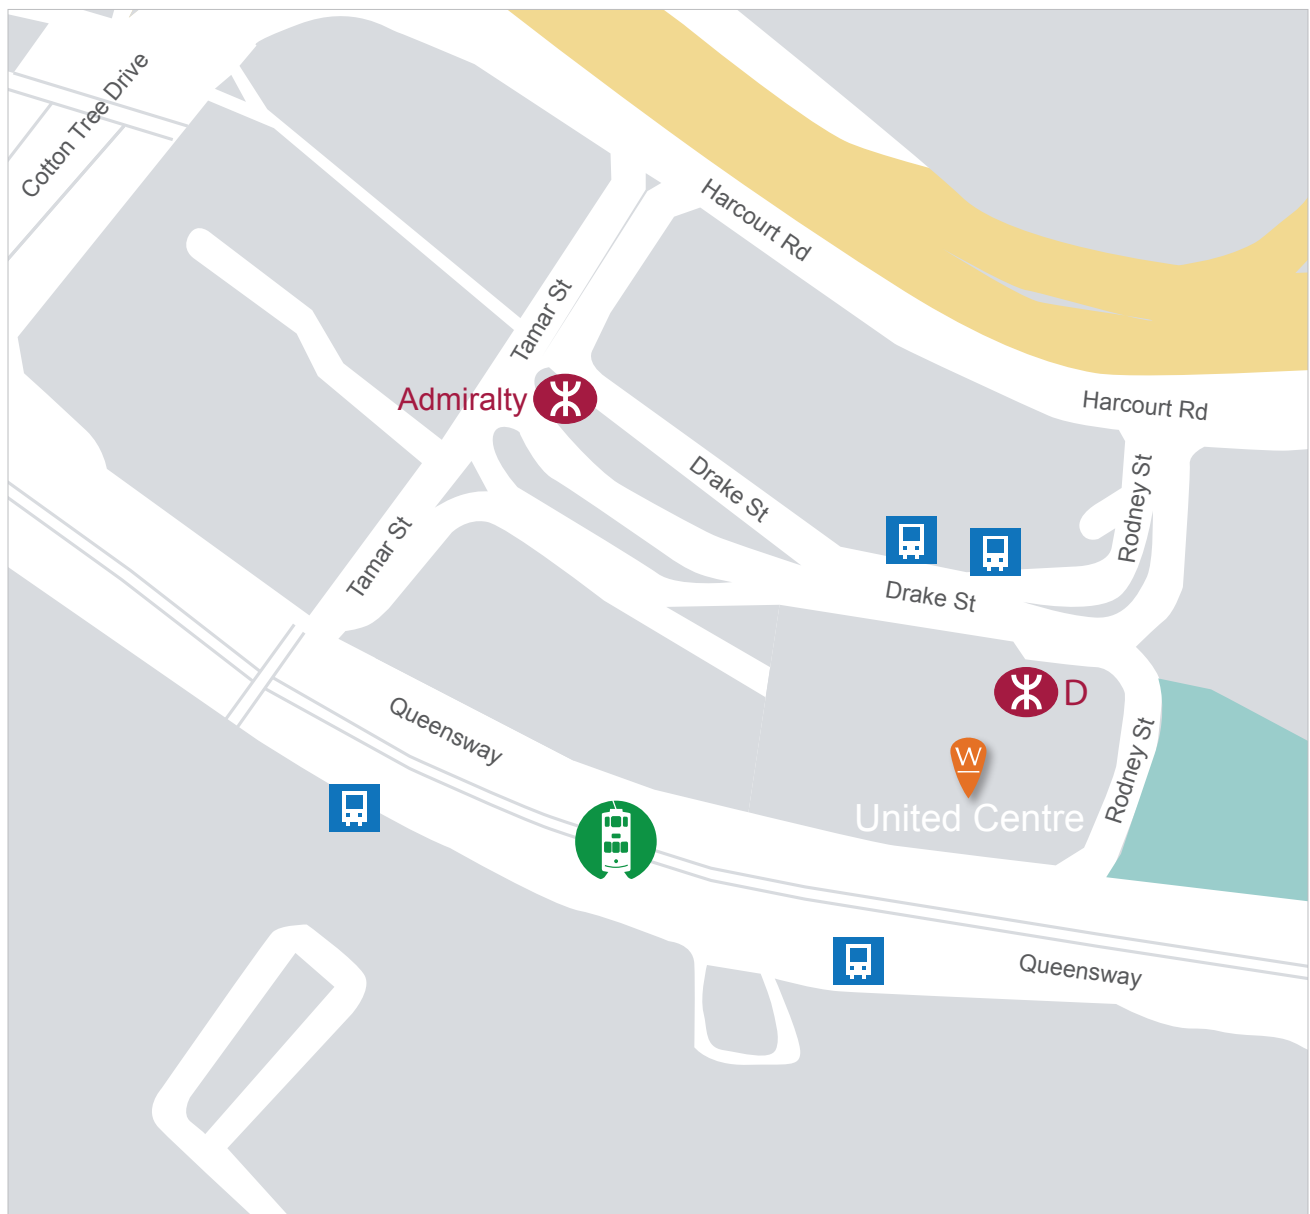

finding us in Hong Kong

30/F United Centre, 95 Queensway, Hong Kong, +852 3711 1600

Our Hong Kong office is located in United Centre, which is conveniently accessible by MTR at Admiralty Station Exit D. To get to our office, simply proceed to the lift lobby on the second floor of United Centre and take the elevator to the 30/F. For further assistance, please contact +852 3711 1600.