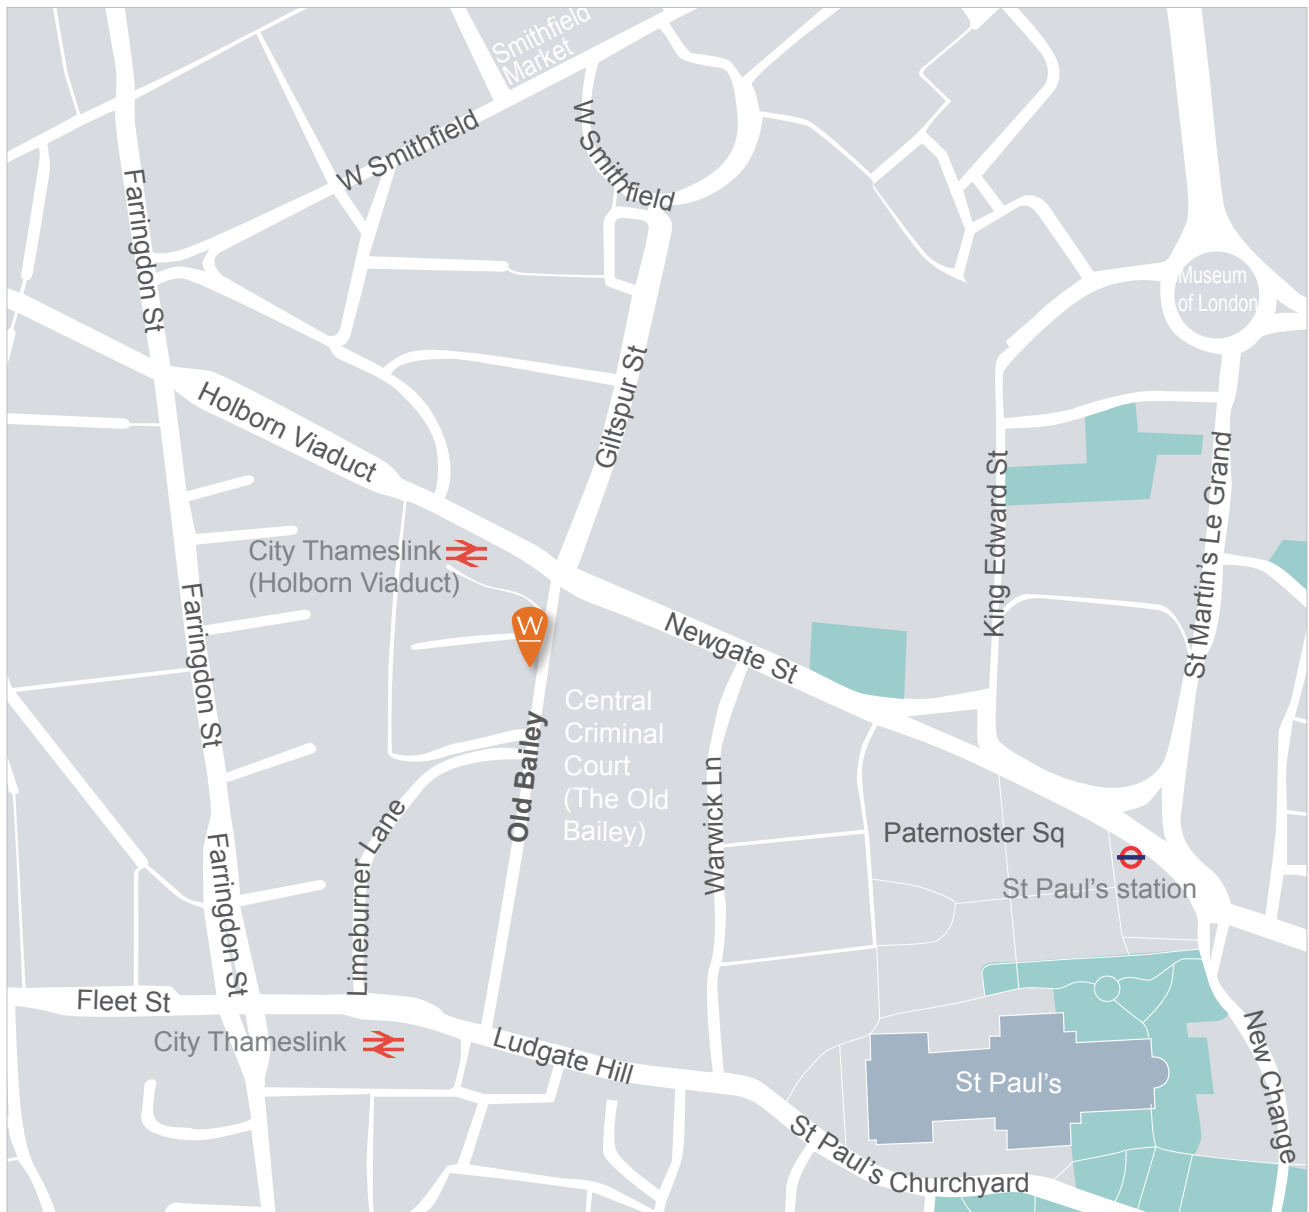

finding us in London

20 Old Bailey, London EC4M 7AN, +44 20 7597 6000

Our London office is based directly opposite the Central Criminal Court in Old Bailey, The northern exit from City Thameslink station emerges directly behind us – the southern exit being in Ludgate Hill. The closest car parking is in Smithfield Market and is metered from 2.30 pm when the market close. The underground stations of Farringdon, St Paul's and Blackfriars are each about five minutes' walk. We hope this helps you find us with ease but if not, please call us on +44 20 7597 6000.