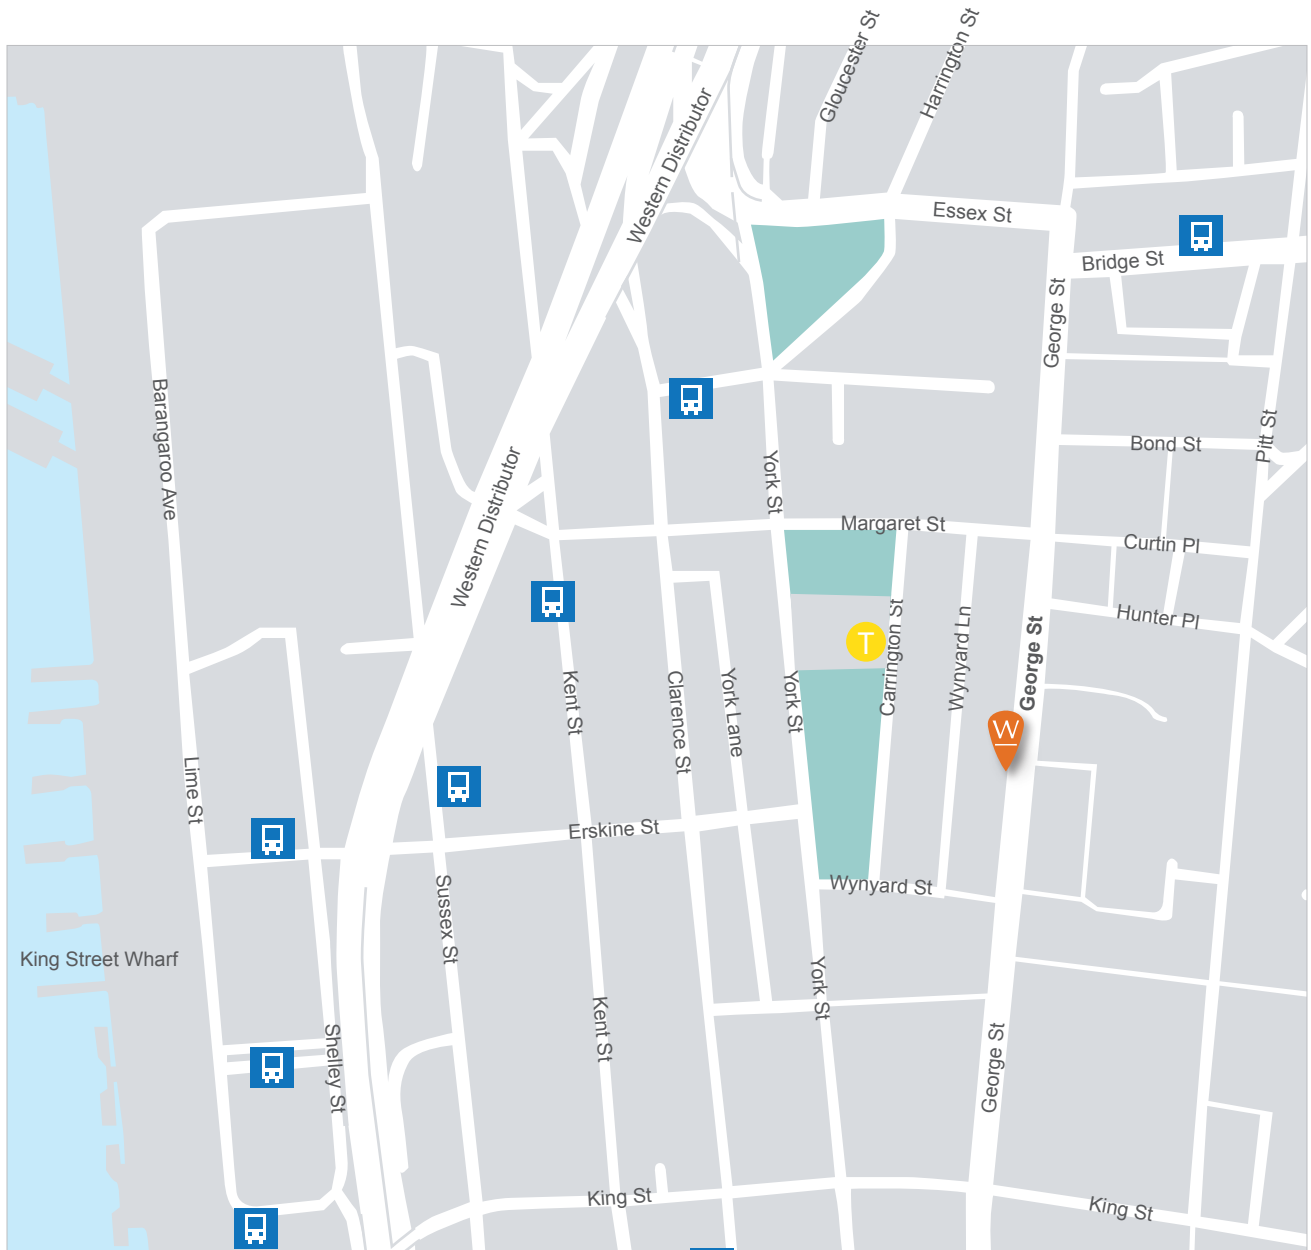

finding us in Sydney

319 George Street, Sydney, NSW 2000, Australia, +61 2 9276 7600

Our Sydney office is located at 319 George Street. If arriving by train, alight at Wynyard station, take exit onto George Street and walk 1 minute south to office. Main bus stops are located in either Elizabeth Street (walk 5 minutes west to the office) or Carrington Street (walk 5 minutes east to the office). Ferry terminals are located at Circular Quay (catch a train one stop to Wynyard or walk 10-15 minutes south to office). The closest car parking is Wilson Parking located at 259 George Street (open until midnight). We hope this helps you find us with ease but if not, please call us on +61 2 9276 7600.